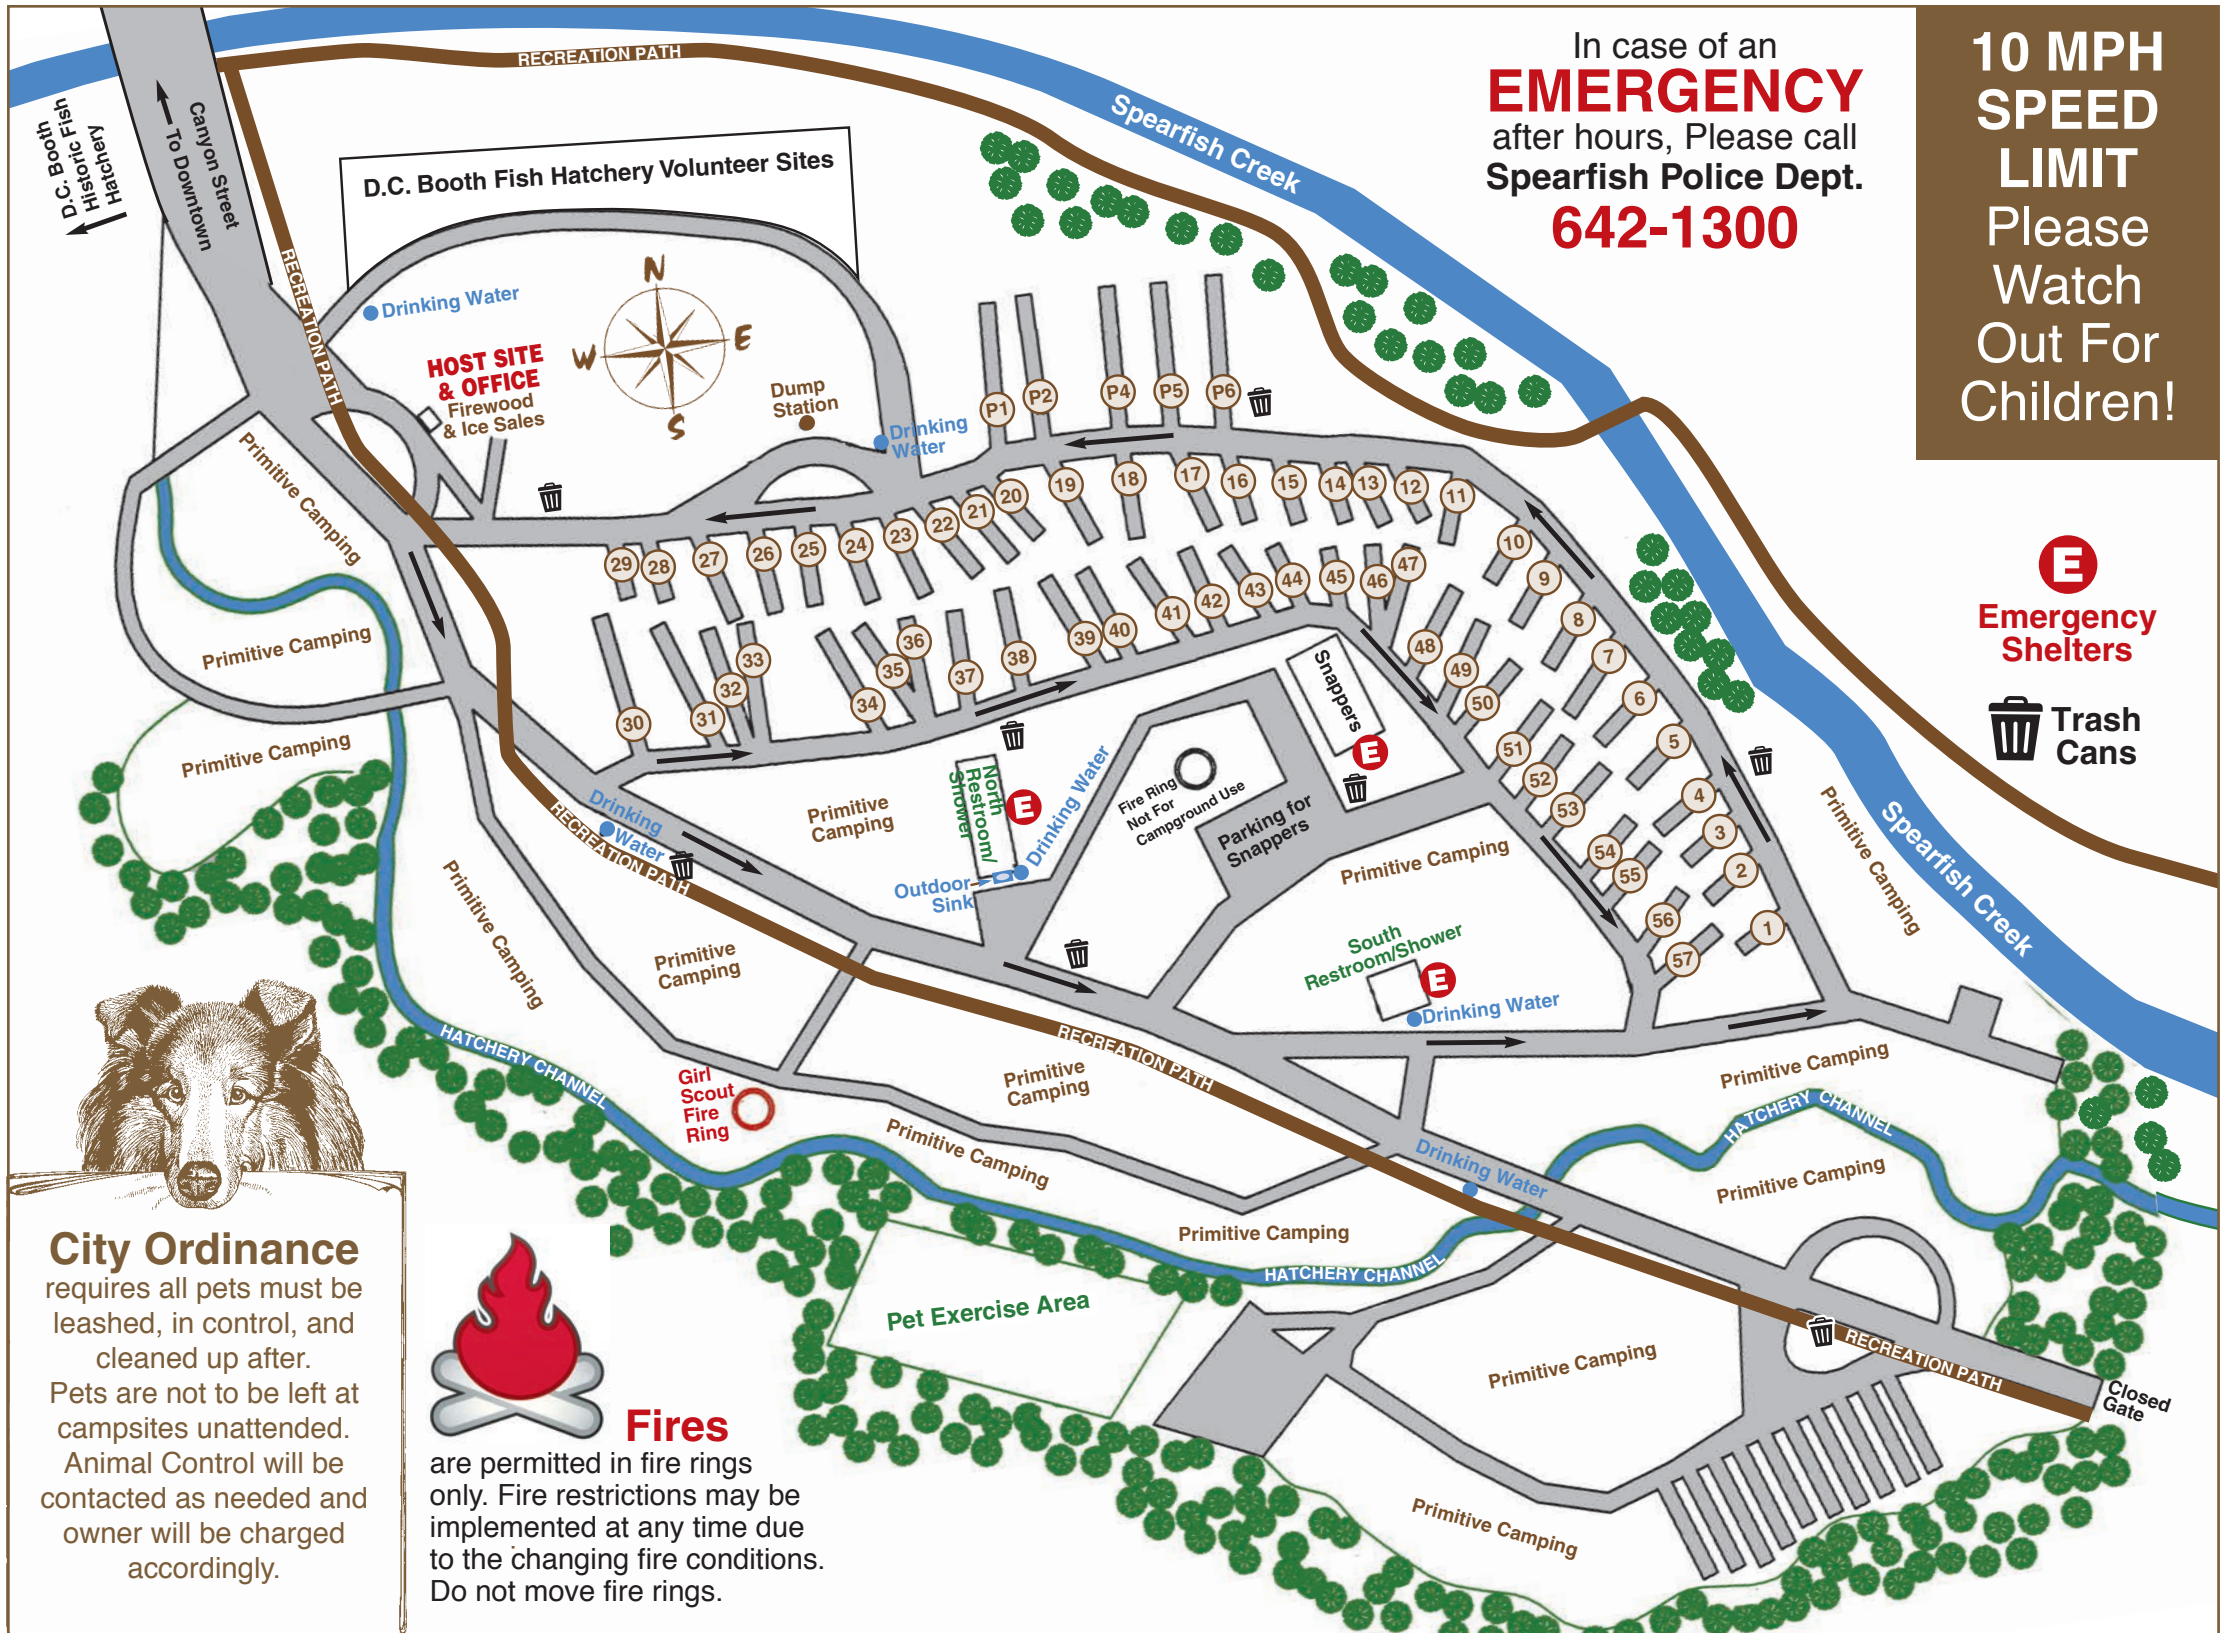

In case of an
EMERGENCY
after hours, Please call
Spearfish Police Dept.
642-1300

**10 MPH
SPEED
LIMIT**
Please
Watch
Out For
Children!

E
Emergency
Shelters

Trash
Cans

City Ordinance
requires all pets must be
leashed, in control, and
cleaned up after.
Pets are not to be left at
campsites unattended.
Animal Control will be
contacted as needed and
owner will be charged
accordingly.